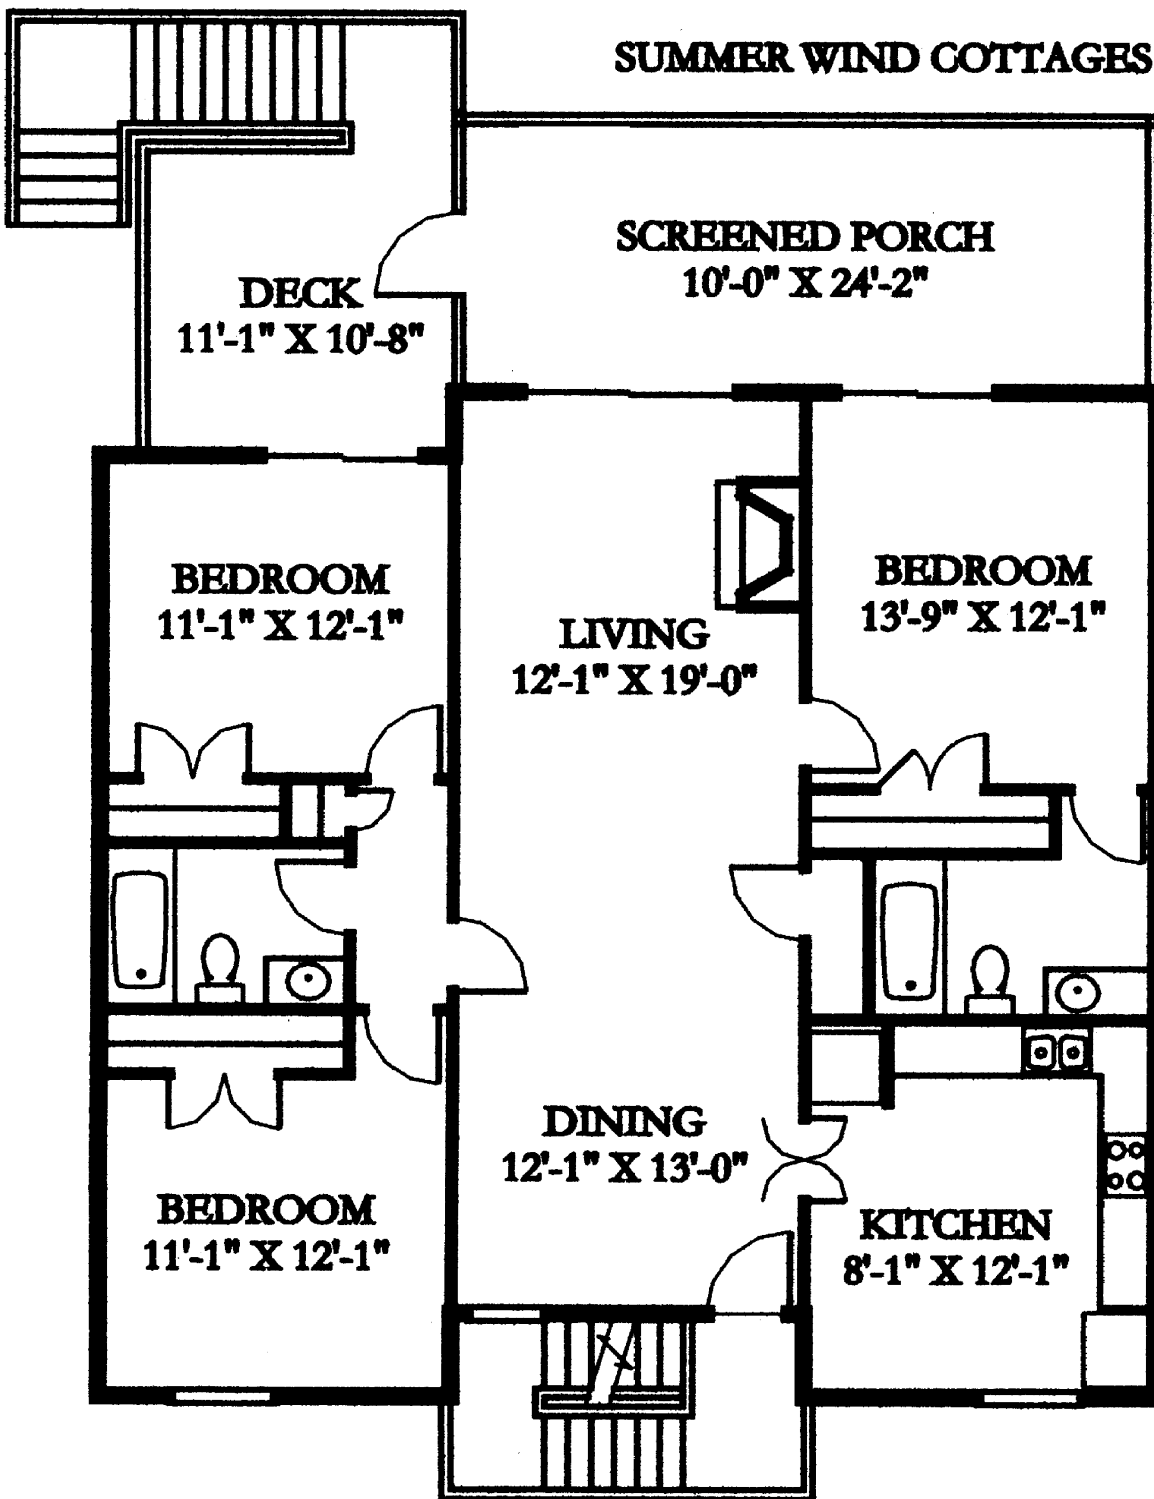

SUMMER WIND COTTAGES

DECK
11'-1" X 10'-8"

SCREENED PORCH
10'-0" X 24'-2"

BEDROOM
11'-1" X 12'-1"

LIVING
12'-1" X 19'-0"

BEDROOM
13'-9" X 12'-1"

BEDROOM
11'-1" X 12'-1"

DINING
12'-1" X 13'-0"

KITCHEN
8'-1" X 12'-1"